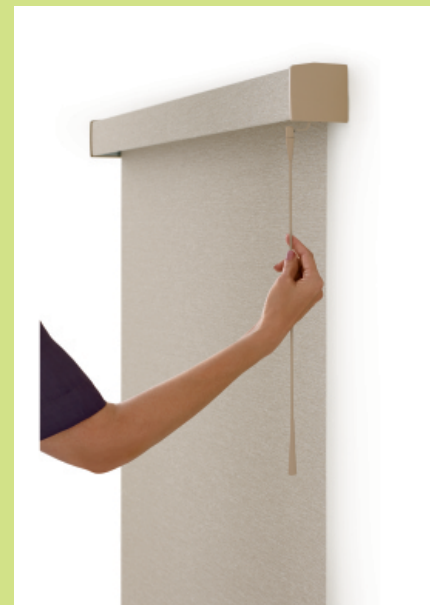

HunterDouglas Updates for 2018

Hunter Douglas has expanded the products available with Soft Touch Motorization. Soft Touch is a battery powered operating system designed for intuitive wand-controlled shade operation. It's essentially a remote controlled shade, without a remote. Gently pull down on the wand to lower the shade, or push up to raise it. This system provides easy click-and-walk-away operation, allows you to set a "favorite" to quickly go to your favorite position, and is child safe (no cords!). Check out our showroom display! Soft Touch is now available on Alustra Woven Texture Roller Shades, Designer Banded Shades, Designer Screen and Roller Shades, Pirouette Window Shadings, Silhouette Window Shadings, and Sonnette Cellular Roller Shades.

The new Provenance Woven Wood Shades sample book features nine new styles and updates to existing styles and an additional 42 new fabrics. The lighter weaves and more textured fabrics feature new neutrals in gray and white. There are also 2 new valance options that create a more structured and modern look.

The new 2018 Vignette Modern Roman Shades sample book features 6 new fabrics and the exciting new DuoLite shade. The DuoLite Dual Opacity option features any sheer or light-filtering flat fold front shade, along with a room-darkening back panel with PowerView remote control. The Vignette DuoLite only comes with PowerView operation; there is no manual lift option. Both shades roll off the back of the rail for maximum privacy and light control. Everything is housed in a fabric wrapped cassette. Come in to see our showroom display!